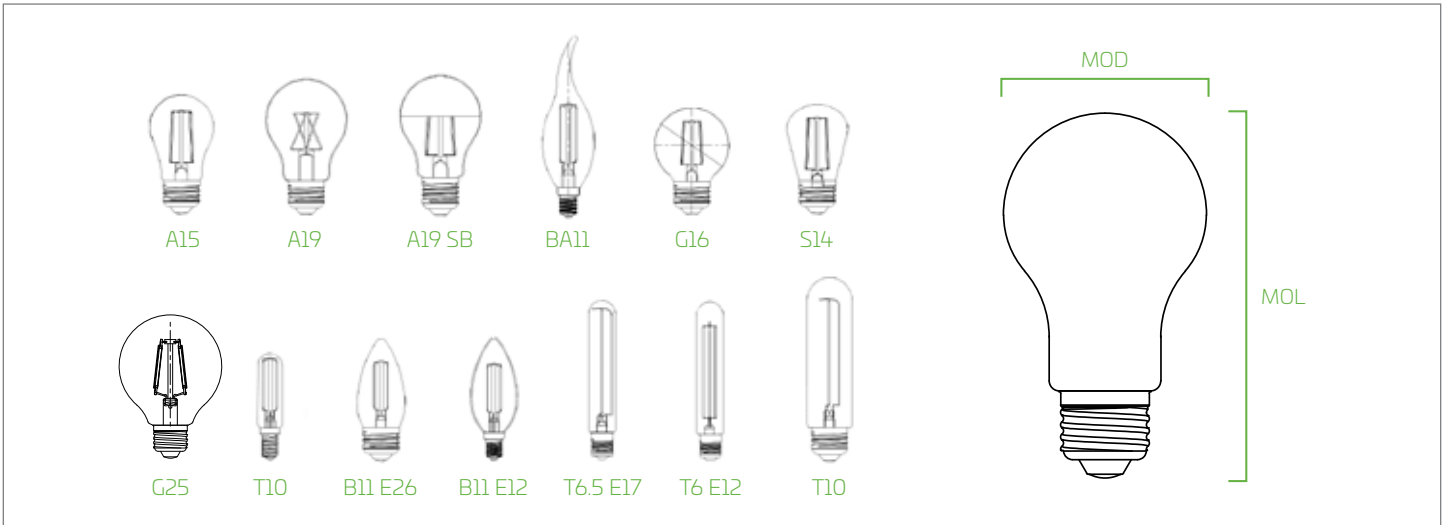

LED Filament Decorative Lamps

Dimensions

Ordering Information

Order Code	Item #	Lm	W	CCT	CRI	Volts	Shape	Base	MOL in/mm	MOD in/mm	Life/Hrs	ES
09855	LED4WA15/FIL/827-DIM-G7	300	4W	2700K	80+	120VAC	A15	E26	3.46/88	1.89/48	15,000	
09856	LED4.5WA15/FIL/827-DIM-G7	450	4.5W	2700K	80+	120VAC	A15	E26	3.46/88	1.89/48	15,000	
09871	LED4.5WA19/FIL/822-DIM-G7	350	4.5W	2200K	80+	120VAC	A19	E26	3.94/100	2.36/60	15,000	
09857	LED4.5WA19/FIL/SB/827-DIM-G7	400	4.5W	2700K	80+	120VAC	A19	E26	3.94/100	2.36/60	15,000	
09877	LED7WA19/FIL/827-DIM-G7	800	7W	2700K	80+	120VAC	A19	E26	4.13/105	2.36/60	15,000	★
09441	LED7WA19/FIL/SB/827K-DIM-G7	700	7W	2700K	80+	120VAC	A19	E26	3.94/100	2.36/60	15,000	
09858	LED2.5WB11E12/FIL/827-DIM-G7	200	2.5W	2700K	80+	120VAC	B11	E12	3.8/96.6	1.38/35	15,000	★
09892	LED4WB11E12/FIL/827-DIM-G7	300	4W	2700K	80+	120VAC	B11	E12	3.8/96.6	1.38/35	15,000	★
09859	LED4.5WB11E12/FIL/827-DIM-G7	500	4.5W	2700K	80+	120VAC	B11	E12	3.8/96.6	1.38/35	15,000	
09878	LED5WB11E26/FIL/827K-DIM-G7	500	5W	2700K	80+	120VAC	B11	E26	3.62/92	1.38/35	15,000	
09860	LED4WBA11E12/FIL/827-DIM-G7	400	4W	2700K	80+	120VAC	BA11	E12	4.84/123	1.38/35	15,000	
09861	LED4WG16/FIL/827-DIM-G7	350	4W	2700K	80+	120VAC	G16	E26	3.15/80	2.17/55	15,000	
09862	LED4.5WG16/FIL/827-DIM-G7	500	4.5W	2700K	80+	120VAC	G16	E26	3.15/80	2.17/55	15,000	
09875	LED4.5WG25/FIL/827-DIM-G7	470	4.5W	2700K	80+	120VAC	G25	E26			15,000	
09864	LED4WS14/FIL/827-DIM-G7	300	4W	2700K	80+	120VAC	S14	E26	3.19/81	1.77/45	15,000	
09863	LED4WS14/FIL/822-DIM-G7	250	4W	2200K	80+	120VAC	S14	E26	3.19/81	1.77/45	15,000	
09879	LED4WST19/FIL/822K-DIM-G7	400	4W	2200K	80+	120VAC	ST19	E26			15,000	
09869	LED2.5WT10/FIL/827-DIM-G7	250	2.5W	2700K	80+	120VAC	T10	E26	5.31/135	1.3/33	15,000	
09870	LED4WT10/FIL/827-DIM-G7	450	4W	2700K	80+	120VAC	T10	E26	5.31/135	1.3/33	15,000	
09865	LED2WT6E12/FIL/827-DIM-G7	120	2W	2700K	80+	120VAC	T6	E12	3.15/80	0.71/18	15,000	
09866	LED2.5WT6.5E17/FIL/827-DIM-G7	200	2.5W	2700K	80+	120VAC	T6.5	E17	4.65/118	0.79/20	15,000	
09867	LED4WT6.5E17/FIL/827-DIM-G7	300	4W	2700K	80+	120VAC	T6.5	E17	4.65/118	0.79/20	15,000	
09868	LED4.5WT6.5E17/FIL/827-DIM-G7	450	4.5W	2700K	80+	120VAC	T6.5	E17	4.65/118	0.79/20	15,000	

NOTE: Use order code when ordering.

★ ENERGY STAR® Approved

watch > like > follow

23220 W. 84th St, Shawnee, KS 66227 · (P) 1.800.852.2217 · (F) 1.800.492.8975
Canada: 81 King St, Barrie, ON L4N 6B5 · (P) 1.888.410.8151 · (F) 1.888.705.1335